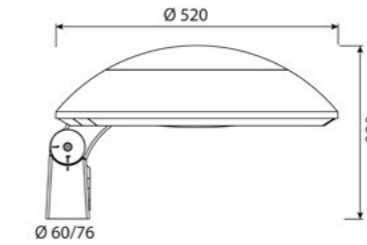

V322X

Technical-decorative luminaires

www.vulkan.eu

Decorative luminaire family in 2 sizes for holistic lighting concepts

- ✓ Small version with five mounting possibilities for a uniform appearance across all application situations
- ✓ Luminaire family with decorative design language
- ✓ Compact design of the housing for easy installation
- ✓ Easy maintenance via separately removable electronic ballast carrier

10-year guarantee on request

*in preparation

Dimensional drawing in mm

V3220

General specifications

Enclosure	Flat single-pane tempered safety glass, partially printed on the inside in grey
Rated luminous flux	1.593 lm - 9.370 lm, L90/B10 at 100.000 h
Light colour	4.000 K, 3.000 K; others on request
Rated input power	11 W - 53 W
Protection rating	I or II
Surface vulnerable to wind	0,098 m² - 0,126 m²
Weight	approx. 12 kg - 15 kg
Finish	DB 703; others on request
Optics	Pages 24 - 26

Additional specifications

Housing	Powder-coated, die-cast aluminium
Attachment	Spigot Ø 60 / 76 mm for Pole top- and side mounted luminaire
Light regulation	Constant Lumen Management (CLM) Autonomous performance reduction for operation in networks without a control line (Light Regulation Autarkic – LRA) Digital communication with DALI Optional: Radio-controlled Light Management System (LMS)

Find more technical details
<https://www.vulkan.eu/en/decorative-lighting/v3221/>