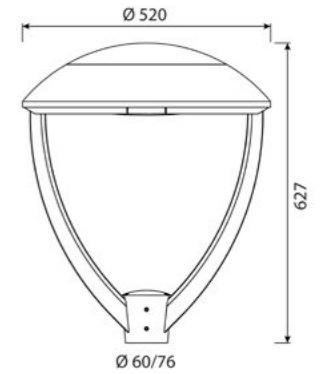

### Dimensional drawing in mm

V3220

V3220

V3221

V3222

V3223

V3224

### General specifications

Enclosure	Flat single-pane tempered safety glass, partially printed on the inside in grey
Rated luminous flux	1.593 lm - 9.370 lm, L90/B10 at 100.000 h
Light colour	4.000 K, 3.000 K; others on request
Rated input power	11 W - 53 W
Protection rating	I or II
Surface vulnerable to wind	0,098 m <sup>2</sup> - 0,126 m <sup>2</sup>
Weight	approx. 12 kg - 15 kg
Finish	DB 703; others on request
Optics	Pages 24 - 26

### Additional specifications

Housing	Powder-coated, die-cast aluminium
Attachment	Spigot Ø 60 / 76 mm for Pole top- and side mounted luminaire
Light regulation	Constant Lumen Management (CLM) Autonomous performance reduction for operation in networks without a control line (Light Regulation Autarkic – LRA) Digital communication with DALI Optional: Radio-controlled Light Management System (LMS)