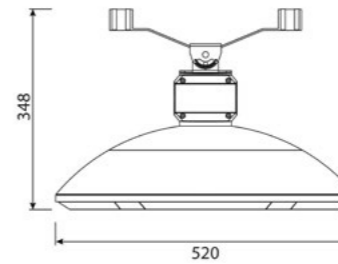

### Dimensional drawing in mm

V3220

V3220

V3221

V3222

V3223

V3224

### General specifications

Enclosure	Flat single-pane tempered safety glass, partially printed on the inside in grey
Rated luminous flux	1.593 lm - 9.370 lm, L90/B10 at 100.000 h
Light colour	4.000 K, 3.000 K; others on request
Rated input power	11 W - 53 W
Protection rating	I or II
Surface vulnerable to wind	0,098 m <sup>2</sup> - 0,126 m <sup>2</sup>
Weight	approx. 12 kg - 15 kg
Finish	DB 703; others on request
Optics	Pages 24 - 26

### Additional specifications

Housing	Powder-coated, die-cast aluminium
Attachment	Spigot Ø 60 / 76 mm for Pole top- and side mounted luminaire
Light regulation	Constant Lumen Management (CLM) Autonomous performance reduction for operation in networks without a control line (Light Regulation Autarkic – LRA) Digital communication with DALI Optional: Radio-controlled Light Management System (LMS)