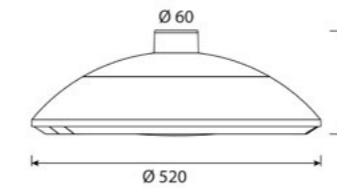

### Dimensional drawing in mm

V3220

V3220

V3221

V3222

V3223

V3224

### General specifications

Enclosure	Flat single-pane tempered safety glass, partially printed on the inside in grey
Rated luminous flux	1.593 lm - 9.370 lm, L90/B10 at 100.000 h
Light colour	4.000 K, 3.000 K; others on request
Rated input power	11 W - 53 W
Protection rating	I or II
Surface vulnerable to wind	0,098 m <sup>2</sup> - 0,126 m <sup>2</sup>
Weight	approx. 12 kg - 15 kg
Finish	DB 703; others on request
Optics	Pages 24 - 26