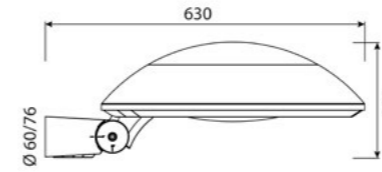

Dimensional drawing in mm

V3220