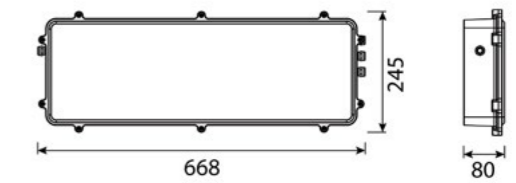

V980X Flood- and Sports light

V9802

Dimensional drawing in mm

V9801

V9802

V9803

LED Driver Box

V9801

V9802

V9803

Versatile spotlight with bracket for wall or traverse mounting

- ✓ Functional headlight family with three sizes for a uniform appearance across all application situations
- ✓ Compact design for easy installation
- ✓ Mounting bracket for wall or traverse mounting, Quick adjustment for simplified angle adjustment
- ✓ ECG located in a separate LED driver box, which is detached from the housing by default, e.g. for installation on the truss or in the pole base for easy maintenance

General specifications

Enclosure	Flat single-pane tempered safety glass, partially printed on the inside in black
Rated luminous flux	29.354 lm - 162.957 lm, L90/B10 bei 100.000 h
Light colour	4.000 K; others on request
Rated input power	200 W - 1200 W
Protection rating	I or II
Surface vulnerable to wind	0,2 m ² - 0,562 m ²
Weight	approx. 22 kg - 40 kg
Finish	Vulcano grey bright, structured; others on request
Optics	Pages 24 - 26