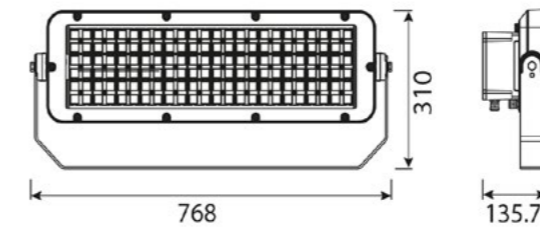

V980X Flood- and Sports light

V9802

Dimensional drawing in mm

V9801

V9802

V9803

LED Driver Box

V9801

V9802

V9803

Versatile spotlight with bracket for wall or traverse mounting

- ✓ Functional headlight family with three sizes for a uniform appearance across all application situations
- ✓ Compact design for easy installation
- ✓ Mounting bracket for wall or traverse mounting, Quick adjustment for simplified angle adjustment
- ✓ ECG located in a separate LED driver box, which is detached from the housing by default, e.g. for installation on the truss or in the pole base for easy maintenance

General specifications

Enclosure	Flat single-pane tempered safety glass, partially printed on the inside in black
Rated luminous flux	29.354 lm - 162.957 lm, L90/B10 bei 100.000 h
Light colour	4.000 K; others on request
Rated input power	200 W - 1200 W
Protection rating	I or II
Surface vulnerable to wind	0,2 m ² - 0,562 m ²
Weight	approx. 22 kg - 40 kg
Finish	Vulcano grey bright, structured; others on request
Optics	Pages 24 - 26