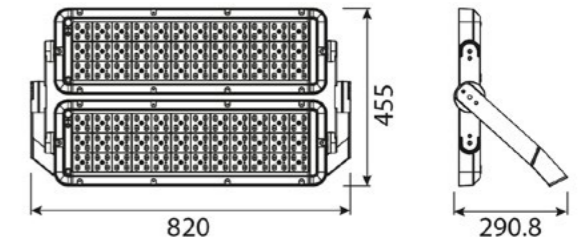

V980X Flood- and Sports light

V9802

Dimensional drawing in mm

V9801

V9802

V9803

LED Driver Box

V9801

V9802

V9803

Versatile spotlight with bracket for wall or traverse mounting

- ✓ Functional headlight family with three sizes for a uniform appearance across all application situations
- ✓ Compact design for easy installation
- ✓ Mounting bracket for wall or traverse mounting, Quick adjustment for simplified angle adjustment
- ✓ ECG located in a separate LED driver box, which is detached from the housing by default, e.g. for installation on the truss or in the pole base for easy maintenance

General specifications

Enclosure	Flat single-pane tempered safety glass, partially printed on the inside in black
Rated luminous flux	29.354 lm - 162.957 lm, L90/B10 bei 100.000 h
Light colour	4.000 K; others on request
Rated input power	200 W - 1200 W
Protection rating	I or II
Surface vulnerable to wind	0,2 m ² - 0,562 m ²
Weight	approx. 22 kg - 40 kg
Finish	Vulcano grey bright, structured; others on request
Optics	Pages 24 - 26