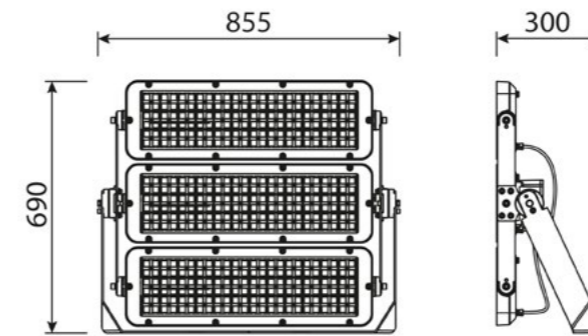

V980X Flood- and Sports light

V9802

Dimensional drawing in mm

V9801

V9802

V9803

LED Driver Box

V9801

V9802

V9803

Versatile spotlight with bracket for wall or traverse mounting

- ✓ Functional headlight family with three sizes for a uniform appearance across all application situations
- ✓ Compact design for easy installation
- ✓ Mounting bracket for wall or traverse mounting, Quick adjustment for simplified angle adjustment
- ✓ ECG located in a separate LED driver box, which is detached from the housing by default, e.g. for installation on the truss or in the pole base for easy maintenance

General specifications

Enclosure	Flat single-pane tempered safety glass, partially printed on the inside in black
Rated luminous flux	29.354 lm - 162.957 lm, L90/B10 bei 100.000 h
Light colour	4.000 K; others on request
Rated input power	200 W - 1200 W
Protection rating	I or II
Surface vulnerable to wind	0,2 m ² - 0,562 m ²
Weight	approx. 22 kg - 40 kg
Finish	Vulcano grey bright, structured; others on request
Optics	Pages 24 - 26