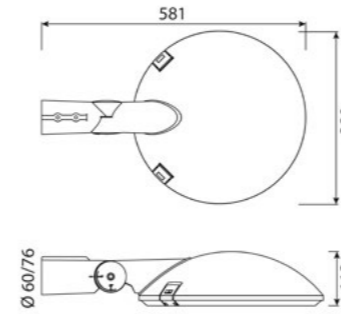

V321X

Technical-decorative luminaires

V3210

V3211

V3212

V3213

Decorative luminaire family in 2 sizes for holistic lighting concepts

- ✓ Small version with four mounting possibilities for a uniform appearance across all application situations
- ✓ Luminaire family with decorative design language
- ✓ Compact design of the housing for easy installation
- ✓ Easy maintenance via separately removable electronic ballast carrier

Dimensional drawing in mm

V3210

V3210

V3211

V3212

V3213

General specifications

Enclosure	Flat single-pane tempered safety glass, partially printed on the inside in grey
Rated luminous flux	1.701 lm - 8.427 lm, L90/B10 at 100.000 h
Light colour	4.000 K, 3.000 K; others on request
Rated input power	12 W - 40 W
Protection rating	I or II
Surface vulnerable to wind	0,052 m ² - 0,074 m ²
Weight	approx. 7 kg - 10 kg
Finish	DB 703; others on request
Optics	Pages 24 - 26

Additional specifications

Housing	Powder-coated, die-cast aluminium
Attachment	Spigot Ø 60 / 76 mm for Pole top- and side mounted luminaire
Light regulation	Constant Lumen Management (CLM)
	Autonomous performance reduction for operation in networks without a control line (Light Regulation Autarkic – LRA)
	Digital communication with DALI
	Optional: Radio-controlled Light Management System (LMS)