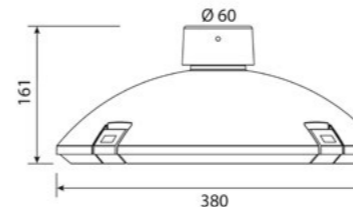

Dimensional drawing in mm

V3210

V3210

V3211

V3212

V3213

General specifications

Enclosure	Flat single-pane tempered safety glass, partially printed on the inside in grey
Rated luminous flux	1.701 lm - 8.427 lm, L90/B10 at 100.000 h
Light colour	4.000 K, 3.000 K; others on request
Rated input power	12 W - 40 W
Protection rating	I or II
Surface vulnerable to wind	0,052 m ² - 0,074 m ²
Weight	approx. 7 kg - 10 kg
Finish	DB 703; others on request
Optics	Pages 24 - 26

Additional specifications

Housing	Powder-coated, die-cast aluminium
Attachment	Spigot Ø 60 / 76 mm for Pole top- and side mounted luminaire
Light regulation	Constant Lumen Management (CLM)
	Autonomous performance reduction for operation in networks without a control line (Light Regulation Autarkic – LRA)
	Digital communication with DALI
	Optional: Radio-controlled Light Management System (LMS)