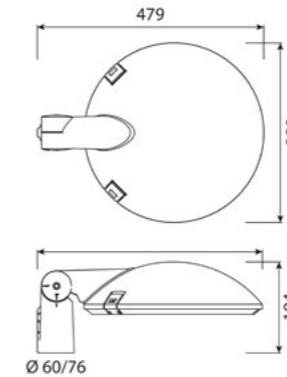

V321X

Technical-decorative luminaires

V3210

V3211

V3212

V3213

Decorative luminaire family in 2 sizes for holistic lighting concepts

- ✓ Small version with four mounting possibilities for a uniform appearance across all application situations
- ✓ Luminaire family with decorative design language
- ✓ Compact design of the housing for easy installation
- ✓ Easy maintenance via separately removable electronic ballast carrier

Dimensional drawing in mm

V3210

V3210

V3211

V3212

V3213

General specifications

Enclosure	Flat single-pane tempered safety glass, partially printed on the inside in grey
Rated luminous flux	1.701 lm - 8.427 lm, L90/B10 at 100.000 h
Light colour	4.000 K, 3.000 K; others on request
Rated input power	12 W - 40 W
Protection rating	I or II
Surface vulnerable to wind	0,052 m ² - 0,074 m ²
Weight	approx. 7 kg - 10 kg
Finish	DB 703; others on request
Optics	Pages 24 - 26

Additional specifications

Housing	Powder-coated, die-cast aluminium
Attachment	Spigot Ø 60 / 76 mm for Pole top- and side mounted luminaire
Light regulation	Constant Lumen Management (CLM)
	Autonomous performance reduction for operation in networks without a control line (Light Regulation Autarkic – LRA)
	Digital communication with DALI
	Optional: Radio-controlled Light Management System (LMS)