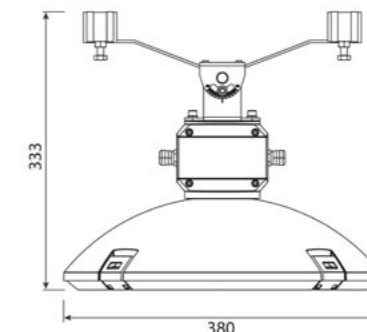

Dimensional drawing in mm

V3210

V3210

V3211

V3212

V3213

General specifications

Enclosure	Flat single-pane tempered safety glass, partially printed on the inside in grey
Rated luminous flux	1.701 lm - 8.427 lm, L90/B10 at 100.000 h
Light colour	4.000 K, 3.000 K; others on request
Rated input power	12 W - 40 W
Protection rating	I or II
Surface vulnerable to wind	0,052 m ² - 0,074 m ²
Weight	approx. 7 kg - 10 kg
Finish	DB 703; others on request
Optics	Pages 24 - 26

Additional specifications

Housing	Powder-coated, die-cast aluminium
Attachment	Spigot Ø 60 / 76 mm for Pole top- and side mounted luminaire
Light regulation	Constant Lumen Management (CLM)
	Autonomous performance reduction for operation in networks without a control line (Light Regulation Autarkic – LRA)
	Digital communication with DALI
	Optional: Radio-controlled Light Management System (LMS)