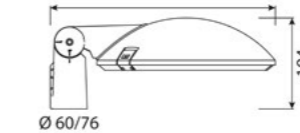

Dimensional drawing in mm

V3210

V3210

V3211

V3212

V3213

General specifications

Enclosure	Flat single-pane tempered safety glass, partially printed on the inside in grey
Rated luminous flux	1.701 lm - 8.427 lm, L90/B10 at 100.000 h
Light colour	4.000 K, 3.000 K; others on request
Rated input power	12 W - 40 W
Protection rating	I or II
Surface vulnerable to wind	0,052 m ² - 0,074 m ²
Weight	approx. 7 kg - 10 kg
Finish	DB 703; others on request
Optics	Pages 24 - 26

Additional specifications

Housing	Powder-coated, die-cast aluminium
Attachment	Spigot Ø 60 / 76 mm for Pole top- and side mounted luminaire
Light regulation	Constant Lumen Management (CLM)
	Autonomous performance reduction for operation in networks without a control line (Light Regulation Autarkic – LRA)
	Digital communication with DALI
	Optional: Radio-controlled Light Management System (LMS)