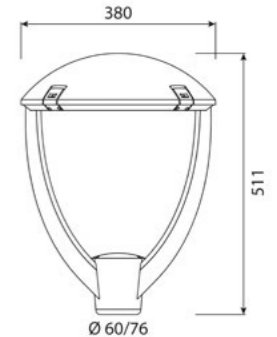

V321X

Technical-decorative luminaires

V3210

V3211

V3212

V3213

Decorative luminaire family in 2 sizes for holistic lighting concepts

- ✓ Small version with four mounting possibilities for a uniform appearance across all application situations
- ✓ Luminaire family with decorative design language
- ✓ Compact design of the housing for easy installation
- ✓ Easy maintenance via separately removable electronic ballast carrier

Dimensional drawing in mm

V3210

V3210

V3211

V3212

V3213

General specifications

Enclosure	Flat single-pane tempered safety glass, partially printed on the inside in grey
Rated luminous flux	1.701 lm - 8.427 lm, L90/B10 at 100.000 h
Light colour	4.000 K, 3.000 K; others on request
Rated input power	12 W - 40 W
Protection rating	I or II
Surface vulnerable to wind	0,052 m ² - 0,074 m ²
Weight	approx. 7 kg - 10 kg
Finish	DB 703; others on request
Optics	Pages 24 - 26

Additional specifications

Housing	Powder-coated, die-cast aluminium
Attachment	Spigot Ø 60 / 76 mm for Pole top- and side mounted luminaire
Light regulation	Constant Lumen Management (CLM)
	Autonomous performance reduction for operation in networks without a control line (Light Regulation Autarkic – LRA)
	Digital communication with DALI
	Optional: Radio-controlled Light Management System (LMS)